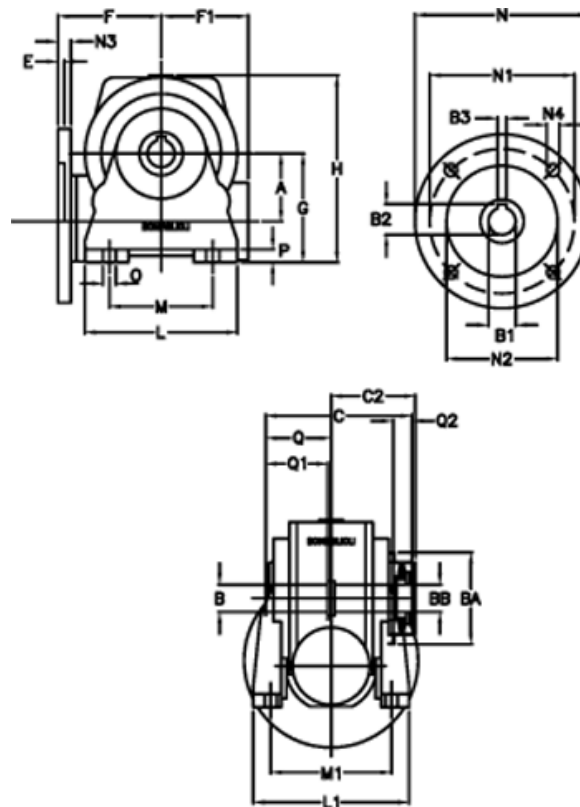

Article number: 390204910012236

Description: Worm Gear with Torque Limiter
VF 49-L2-N-100 P63B5

Measures

| | | | |
|------------|------------------------------|-----------|----------|
| a = 49.50 | C2 = 63,5 | L1 = 124 | O = 8.5 |
| B = 25 | Description = VF 49N-xx-63B5 | m = 63 | P = 12 |
| B1 E7 = 11 | E = 3.0 | M1 = 98.5 | Q = 51.0 |
| B2 = 12.8 | F = 70 | N = 140 | Q1 = 41 |
| B3 H9 = 4 | F1 = 63 | N1 = 115 | Q2 = 15 |
| BA = 63 | g = 82 | N2 = 95 | |
| BB H7 = 14 | H = 138.0 | N3 = 10.5 | |
| C = 105 | L = 110 | N4 = 9,5 | |